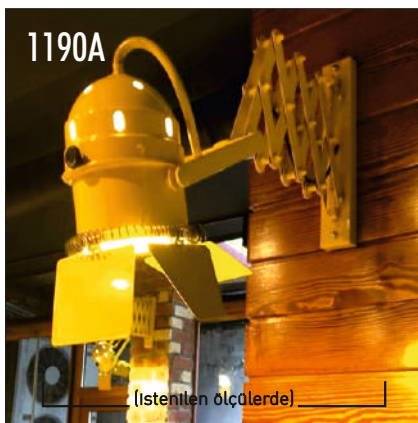

MACLIGHT

MACLIGHT

MACLIGHT

Instagram

maclight.omuraydinlatma

MACLIGHT

1220A

18cm